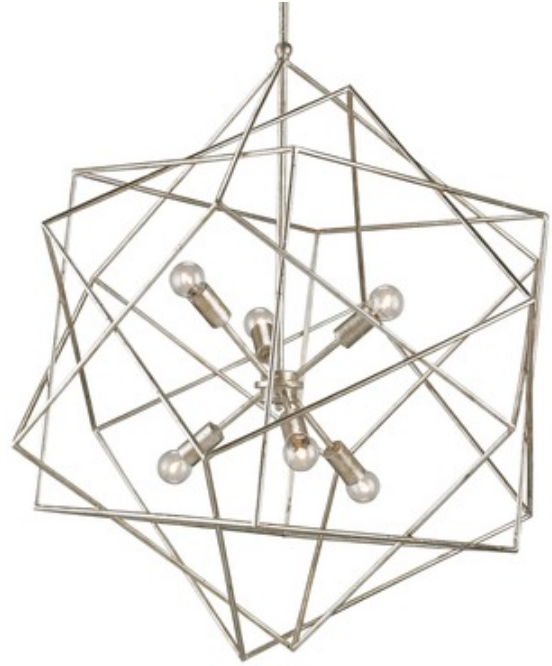

**BRAND**

Currey and Company

**DESCRIPTION**

Aerial Chandelier is made of a series of geometric cubes set at various angles and finished in gold leaf. One 6 inch, one 12 inch and one 18 inch downrod included. Six 60 watt, 120 volt G12 Candelabra base incandescent bulbs are required, but not included. 31 inch width x 34 inch height to 75 inch maximum length

<b>SHADE COLOR</b>	N/A
<b>BODY FINISH</b>	Silver Granello
<b>WATTAGE</b>	360W
<b>DIMMER</b>	Standard 120V
<b>DIMENSIONS</b>	31"W x 34"H
<b>BULB NOT INCLUDED</b>	
<b>LAMP</b>	6 x G12/Candelabra (E12)/60W/120V Incandescent

**SPEC #** CRC187029

COMPANY	PROJECT	FIXTURE TYPE	APPROVED BY	DATE