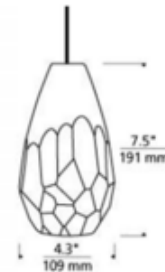

BRAND

Visual Comfort Modern

DESCRIPTION

Briolette Freejack Pendant features a classic teardrop shaped glass that has been hand finished with unique semi-opaque facets. Compatible for use with 1-circuit Monorail track system or Freejack canopy. Supplied with six feet of field-cuttable suspension cable and a Freejack connector. Freejack canopy required if used as a monopoint, sold separately.

SHADE COLOR	Amber
BODY FINISH	Antique Bronze
WATTAGE	50W
DIMMER	Dimmable
DIMENSIONS	79.5"L x 4.3"W x 7.5"H
BULB INCLUDED	
LAMP	1 x JC/GY6.35 (bipin)/50W/12V Krypton Xenon

SPEC # TLG188165

COMPANY	PROJECT	FIXTURE TYPE	APPROVED BY	DATE