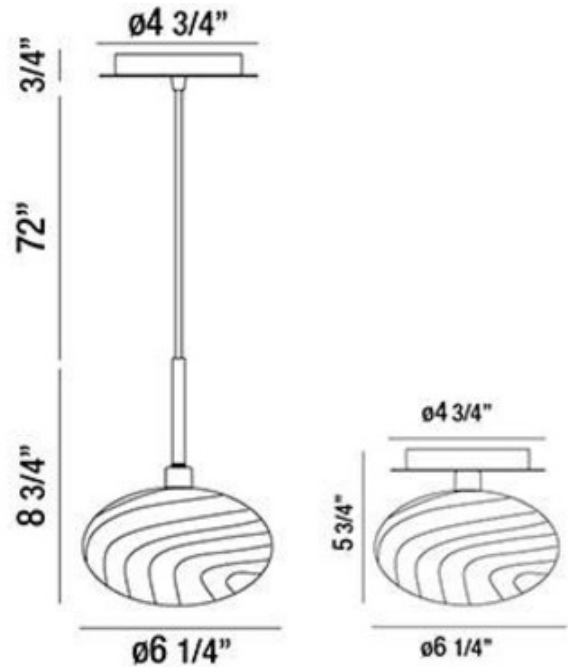

BRAND

Eurofase

DESCRIPTION

The Spadina Convertible Pendant has a clear rippled hand blown glass shade with chrome accents. One 40 watt, 120 volt JCD type G9 base Halogen bulb is required, but not included. Can be hung as either a semi flush mount or a Pendant. 6.25 inch width x 5.75 inch height. 72 inch of cord provided to hang as pendant.

SHADE COLOR	Clear
BODY FINISH	Chrome
WATTAGE	40W
DIMMER	Standard 120V
DIMENSIONS	72"L x 6.25"W x 8.75"H
BULB NOT INCLUDED	
LAMP	1 x JCD/G9/40W/120V Halogen

SPEC #

EU188193

COMPANY

PROJECT

FIXTURE TYPE

APPROVED BY