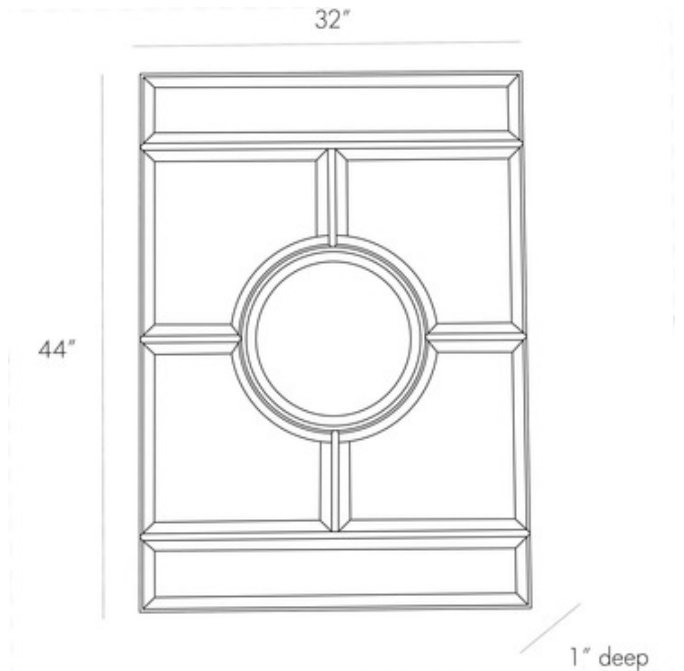

BRAND

Arteriors Home

DESCRIPTION

The Bronsan Mirror offers a geometric inspired design with squares, rectangles, and a center circle all outlined in an Antique Brass. It features a plain glass mirror with beveled edges. May be hung vertically or horizontally.

COLOR	N/A
BODY FINISH	Antique Brass
WATTAGE	N/A
DIMMER	N/A
DIMENSIONS	32"W x 44"H x 1"D
LAMP	N/A

SPEC # AHM188560

COMPANY	PROJECT	FIXTURE TYPE	APPROVED BY	DATE