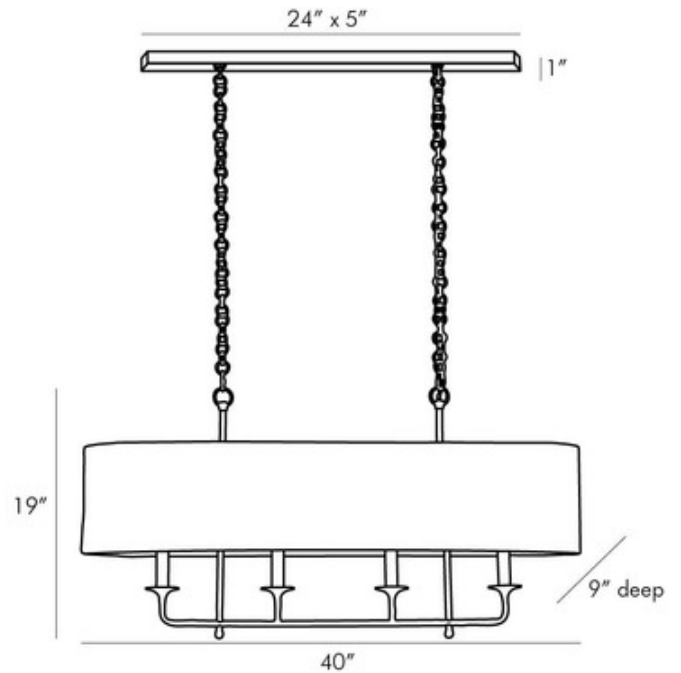

BRAND

Arteriors Home

DESCRIPTION

The Beatty Linear Pendant steel formation features candlestick-style arms that extend into the long and narrow off-white linen shade. A Bronze finish elegantly elevates the simple shade while delivering extra shine to a space. Damp location rated. UL listed.

SHADE COLOR	N/A
BODY FINISH	Dark Bronze
WATTAGE	100W
DIMMER	Standard 120V
DIMENSIONS	40"L x 9"W x 19"H
BULB NOT INCLUDED	
LAMP	4 x B10/Candelabra (E12)/25W/120V Incandescent 4 x B10/Candelabra (E12)/120V LED

SPEC #

AHM188672

COMPANY

PROJECT

FIXTURE TYPE

APPROVED BY

DATE