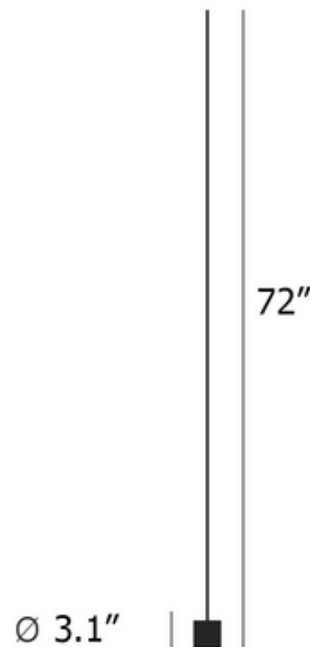

COMPANY

PROJECT

FIXTURE TYPE

APPROVED BY

DATE