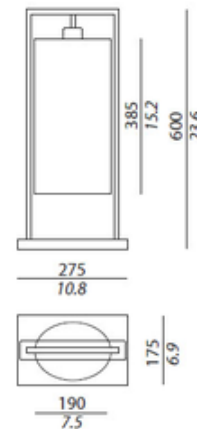

**DESIGNER** Massimiliano Raggi  
**BRAND** Contardi

**DESCRIPTION**

The Athena Table Lamp features a fabric shade in White Linen or White Percaline with Black Nickel finish and Dark Brown brushed oak accents. Includes 78.7 inch length black cord with on/off switch. 10.8 inch width x 23.6 inch height x 6.9 inch depth.

**SHADE COLOR** White Linen  
**BODY FINISH** Black Nickel  
**WATTAGE** 43W  
**DIMMER** N/A  
**DIMENSIONS** 10.8"W x 23.6"H x 6.9"D  
**BULB NOT INCLUDED**  
**LAMP** 1 x A19/Medium (E26)/43W/120V Incandescent  
 1 x A19/Medium (E26)/120V LED