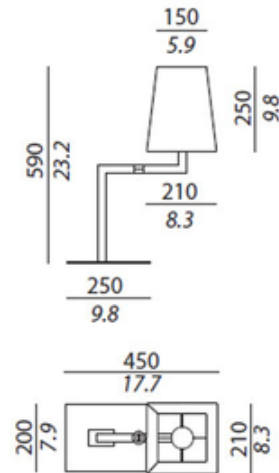

DESIGNER

Alltogether

BRAND

Contardi

DESCRIPTION

The Quadra Swing Arm Desk Lamp features a fabric shade in White Linen or White Cotton with finish in Satin Bronze or Chrome. Includes 78.7 inch black cord with on/off switch. 90 degree swivel. 8.3 inch width x 23.2 inch height x 17.7 inch depth.

SHADE COLOR	White Linen
BODY FINISH	Satin Bronze
WATTAGE	53W
DIMMER	Standard 120V
DIMENSIONS	8.3"W x 23.2"H x 17.7"D
BULB NOT INCLUDED	
LAMP	1 x A19/Medium (E26)/53W/120V Incandescent 1 x A19/Medium (E26)/120V LED