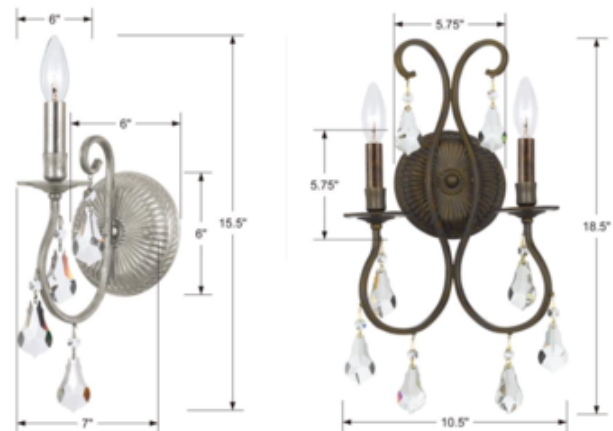

BRAND

Crystorama

DESCRIPTION

The Ashton Wall Sconce is offered in a 1 or 2-light option in Olde Silver finish with Hand-Cut crystal. UL listed.

| | |
|--------------------------|---|
| SHADE COLOR | Hand-Cut Crystal |
| BODY FINISH | English Bronze |
| WATTAGE | 10W |
| DIMMER | Standard 120V |
| DIMENSIONS | 10.5"W x 18.25"H x 6"D |
| BULB NOT INCLUDED | |
| LAMP | 2 x B10/Candelabra (E12)/5W/120V LED 2 x B10/Candelabra (E12)/120V LED 2 x B10/Candelabra (E12)/60W/120V Incandescent |