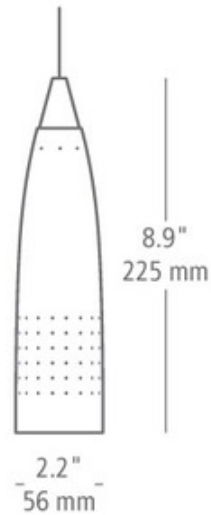

Rocket Pendant

Description:

Rocket pendant features a sleekly styled satin nickel steel shade. Includes 6 feet field cuttable suspension cable. One 35 watt, 12 volt, MR16 lamp, included. 2.2 inch width x 8.9 inch height. ETL listed.

Shown in: Satin Nickel

List Price: \$263.00
 Our Price: \$210.40

Shade Color: N/A
 Body Finish: Satin Nickel
 Lamp: 1 x MR11/Bipin/35W/12V Halogen
 Wattage: 35W
 Dimmer: Incandescent
 Dimensions: 8.9"H x 2.2"W