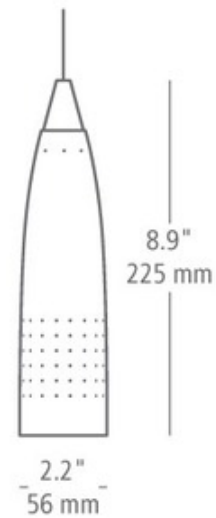

BRAND

LBL Lighting

DESCRIPTION

Rocket pendant features a sleekly styled satin nickel steel shade. Includes 6 feet field cuttable suspension cable. One 35 watt, 12 volt, MR16 lamp, included. 2.2 inch width x 8.9 inch height. ETL listed.

SHADE COLOR	N/A
BODY FINISH	Satin Nickel
WATTAGE	35W
DIMMER	Standard 120V
DIMENSIONS	2.2"W x 8.9"H
BULB INCLUDED	
LAMP	1 x MR11/Bipin/35W/12V Halogen

SPEC #

LBL1900

COMPANY

PROJECT

FIXTURE TYPE

APPROVED BY

DATE