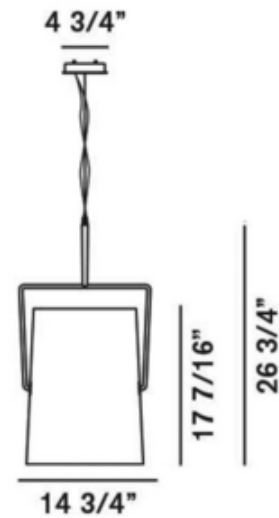

COMPANY

PROJECT

FIXTURE TYPE

APPROVED BY

DATE