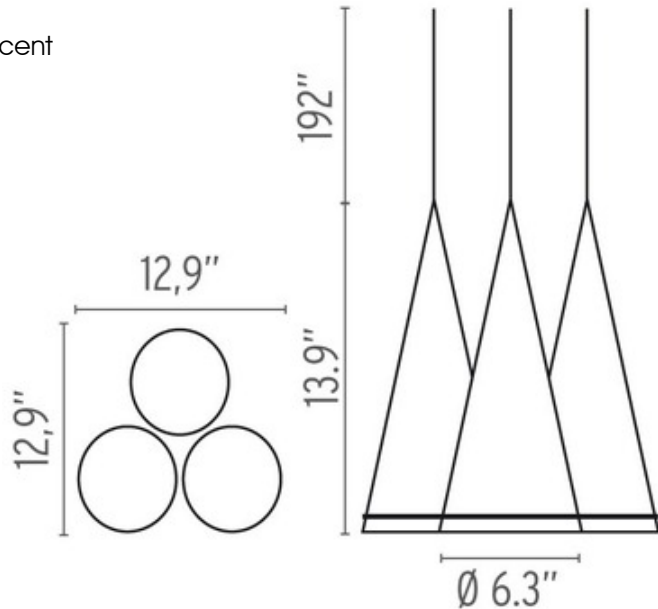

# Fucsia 3 Light Suspension

**Designer:** Achille Castiglioni

**Description:**

The Fucsia 3 Light Suspension features hand-blown Clear glass shades with Sandblasted edges and Translucent silicon rings. Three 40 watt 120 volt R50 candelabra base incandescent bulbs are included. 12.9 inch width x 13.9 inch height x 205.9 inch overall length. UL listed.

Shown in: White / Clear

**List Price:** \$1421.43  
**Our Price:** \$995.00

**Shade Color:** Clear  
**Body Finish:** White  
**Lamp:** 3 x R50/E14 (European)/40W/120V Incandescent  
**Wattage:** 120W  
**Dimmer:** Incandescent  
**Dimensions:** 205.9"L x 13.9"H x 12.9"W