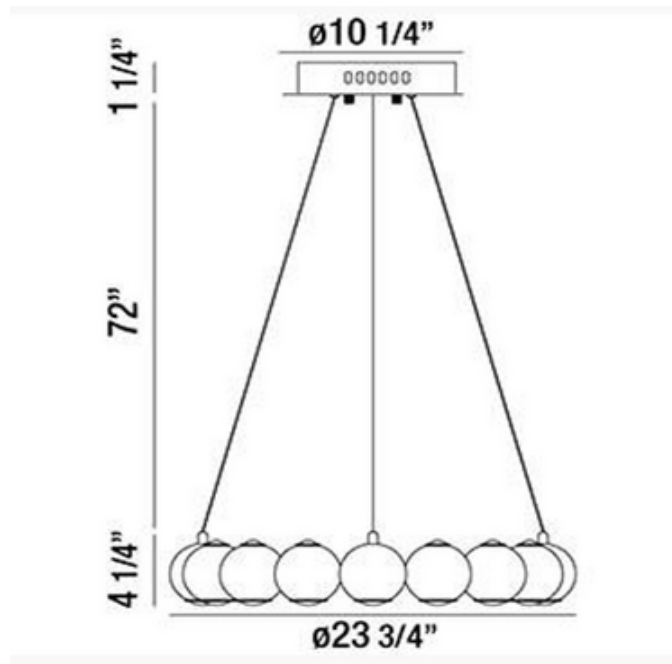

Pearla LED Suspension

Description:

Pearla LED Suspension is available in a Chrome finish. Available as a sixteen or twenty light fixture. 2.4 watt, 120 volt LED lamps and 3.6 watt, 120 volt LED lamps are included. Sixteen Light: 23.75 inch width x 4.25 inch height. Twenty Light: 29 inch width x 4.25 inch height. Supplied with a 72 inch cord.

Shown in: Chrome

List Price: \$2075.00
 Our Price: \$1660.00

Shade Color: N/A
 Body Finish: Chrome
 Lamp: 16 x LED/3.6W/120V LED
 4 x LED/2.4W/120V LED
 Wattage: 67.2W
 Dimmer: N/A
 Dimensions: 4.25"H x 29"W

Technical Information
 Luminous Flux: 6720 lumens
 Lumens/Watt: 1,866.67
 Lamp Color: 3000 K

Product Number: EUF 190925			
Company:		Fixture Type:	Date: Mar 22, 2018
Project:		Approved By:	

#0506CH-PEARLA-029L1-CHCH