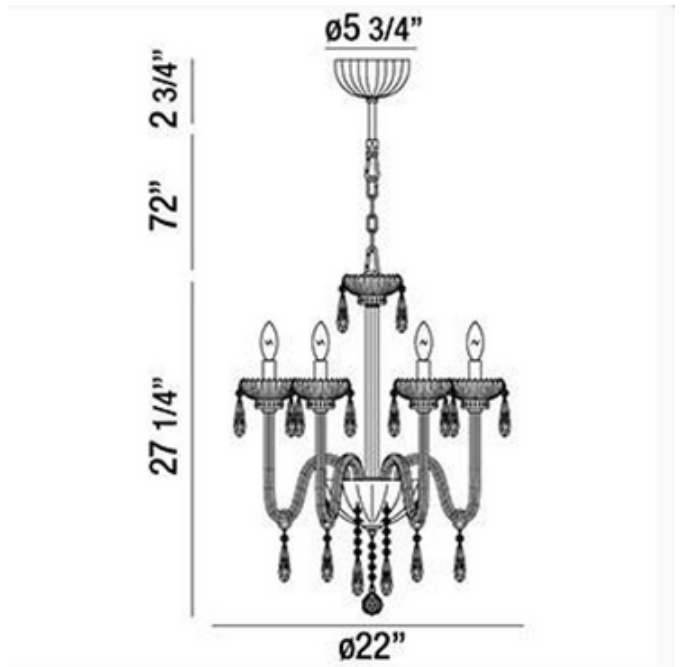

COMPANY

PROJECT

FIXTURE TYPE

APPROVED BY

DATE