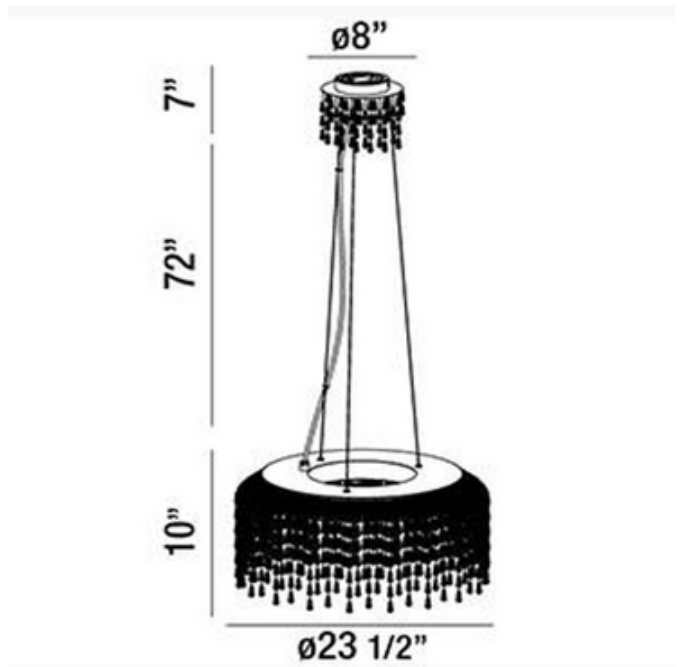

BRAND

Eurofase

DESCRIPTION

Fonte Round Chandelier is available in a Chrome finish with Clear Crystal. Eight 60 watt, 120 volt JC type G9 base Halogen lamps are included. 23.5 inch width x 10 inch height. Supplied with a 72 inch cord.

SHADE COLOR	Clear Crystal
BODY FINISH	Chrome
WATTAGE	480W
DIMMER	Standard 120V
DIMENSIONS	23.5"W x 10"H
BULB INCLUDED	
LAMP	8 x JC/G9/60W/120V Halogen

SPEC #

EUFI90947

COMPANY

PROJECT

FIXTURE TYPE

APPROVED BY