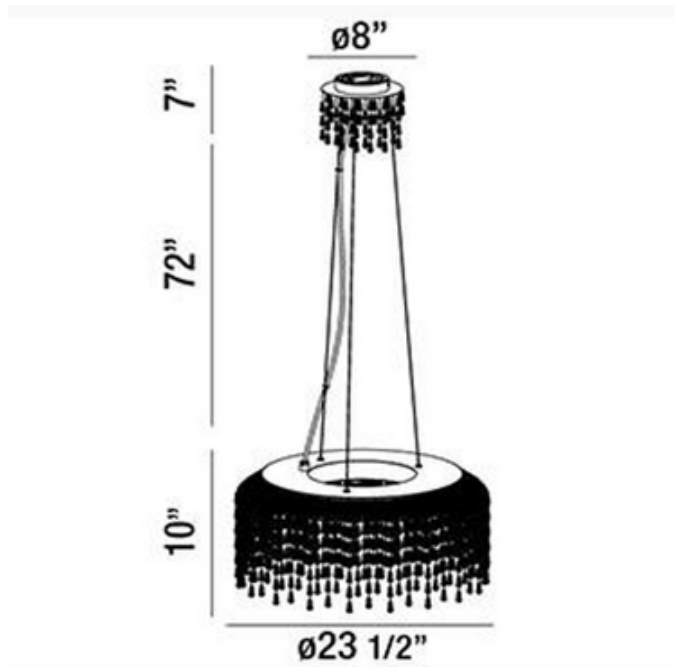

BRAND

Eurofase

DESCRIPTION

Fonte Round Chandelier is available in a Chrome finish with Clear Crystal. Eight 60 watt, 120 volt JC type G9 base Halogen lamps are included. 23.5 inch width x 10 inch height. Supplied with a 72 inch cord.

SHADE COLOR	Clear Crystal
BODY FINISH	Chrome
WATTAGE	480W
DIMMER	Standard 120V
DIMENSIONS	23.5"W x 10"H
BULB INCLUDED	
LAMP	8 x JC/G9/60W/120V Halogen

SPEC # EUFI90947

COMPANY	PROJECT	FIXTURE TYPE	APPROVED BY	DATE