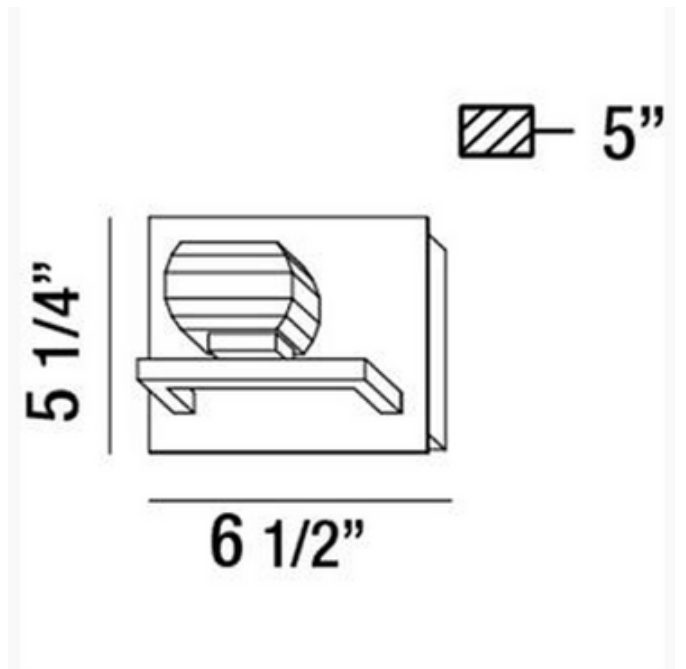

COMPANY

PROJECT

FIXTURE TYPE

APPROVED BY

DATE