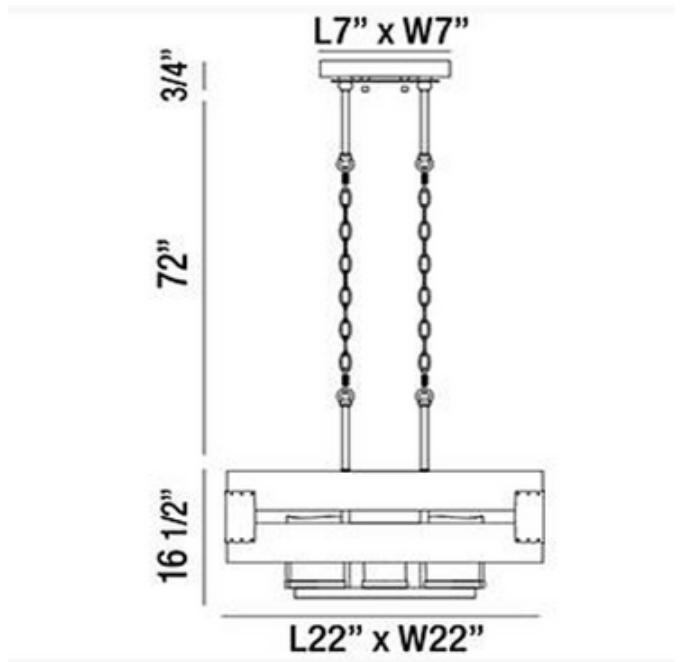

BRAND

Eurofase

DESCRIPTION

Cesto Square Chandelier is available in a Natural Wood finish with Amber glass. Eight 60 watt, 120 volt G16.5 type Candelabra base Incandescent lamps are included. 22 inch width x 16.5 inch height x 22 inch length. Supplied with 72 inches of chain.

SHADE COLOR	Amber
BODY FINISH	Natural
WATTAGE	480W
DIMMER	Standard 120V
DIMENSIONS	22"L x 22"W x 16.5"H
BULB INCLUDED	
LAMP	8 x G16.5/Candelabra (E12)/60W/120V Incandescent

SPEC #

EU190964

COMPANY

PROJECT

FIXTURE TYPE

APPROVED BY

DATE