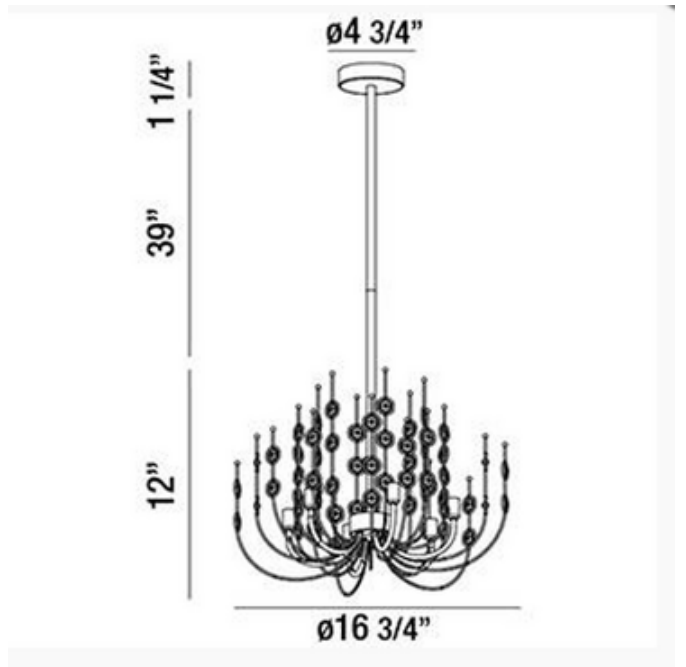

BRAND

Eurofase

DESCRIPTION

Vice Suspension is available in a Chrome finish with Clear Crystal. Available in small or large. 40 watt, 120 volt JC type G9 base Halogen lamps are included. Small: 16.75 inch width x 12 inch height. Large: 20 inch width x 17.5 inch height. Includes a 3 inch, 6 inch, 12 inch, and 18 inch extension rods.

SHADE COLOR	Clear Crystal
BODY FINISH	Chrome
WATTAGE	240W
DIMMER	Standard 120V
DIMENSIONS	16.75"W x 12"H
BULB INCLUDED	
LAMP	6 x JC/G9/40W/120V Halogen

SPEC #

EUF190974

COMPANY

PROJECT

FIXTURE TYPE

APPROVED BY