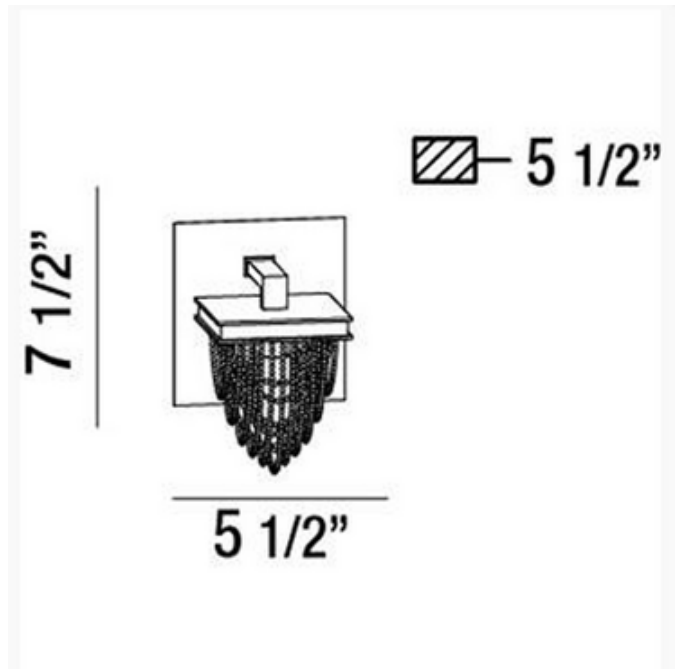

BRAND

Eurofase

DESCRIPTION

Rio Wall Sconce is available in a Chrome finish with Clear Crystal. One 60 watt, 120 volt JC type G9 base Halogen lamp is included. 5.5 inch width x 7.5 inch height x 5.5 inch depth.

SHADE COLOR	Clear Crystal
BODY FINISH	Chrome
WATTAGE	60W
DIMMER	Standard 120V
DIMENSIONS	5.5"W x 7.5"H x 5.5"D
BULB INCLUDED	
LAMP	1 x JC/G9/60W/120V Halogen

SPEC #

EUFI90977

COMPANY

PROJECT

FIXTURE TYPE

APPROVED BY