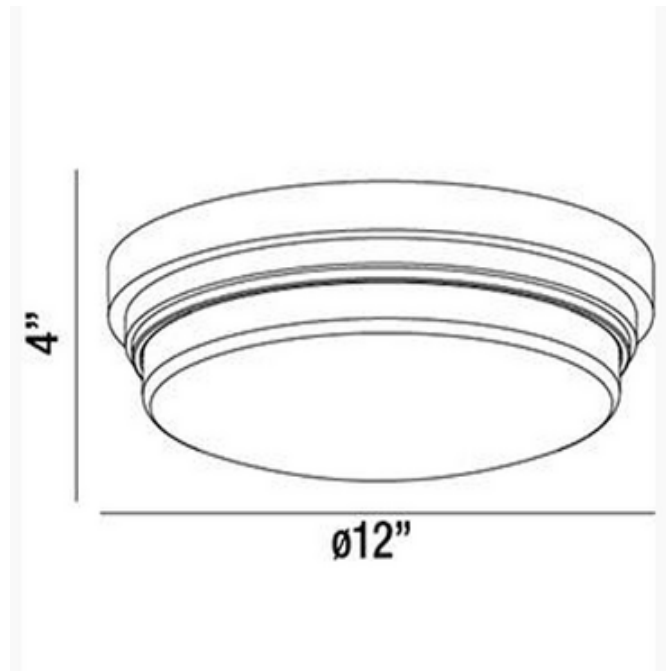

Technical Information

Luminous Flux: 1000 lumens
Lumens/Watt: 83.33
Lamp Color: 2700 K

Product Number: EUF 190997			
Company:		Fixture Type:	Date: Mar 19, 2018
Project:		Approved By:	

#0506XX-JANE-012L1-OPBZ

Fax: (773) 883-6131

Phone: 866-954-4489

Address: 1718 W. Fullerton Ave. Chicago IL 60614

www.Lightology.com