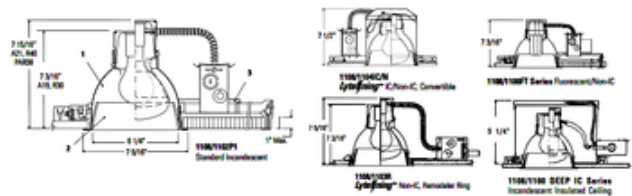

BRAND

Lightolier by Signify

DESCRIPTION

Lytecaster 1110/1113 6.75 Inch Cone Reflector Downlight Trim available with Brushed Clear or Comfort Clear and a Matte White trim flange. One 120 volt, A-type, PAR38 or BR40 medium base incandescent/halogen/LED lamp is required, but not included. Lamp type and wattage dependent on frame-in kit/trim combination. A complete fixture includes a frame-in kit and a trim kit, sold separately.

TRIM COLOR	Brushed Gold / White Trim
BODY FINISH	N/A
WATTAGE	90W
DIMMER	N/A
DIMENSIONS	6.75"W x 7.2"H
BULB NOT INCLUDED	
LAMP	<ul style="list-style-type: none"> 1 x PAR38/Medium (E26)/90W/120V Halogen 1 x A19/Medium (E26)/100W/120V Incandescent 1 x A21/Medium (E26)/150W/120V Incandescent 1 x BR40/Medium (E26)/150W/120V Incandescent 1 x PAR38/Medium (E26)/120V LED

Technical Information

FUNCTION	Downlight
CEILING TYPE	Drywall with Trim
APERTURE SHAPE	Round
APERTURE SIZE	6.750"

SPEC #	LTL19103
---------------	----------

COMPANY	PROJECT	FIXTURE TYPE	APPROVED BY	DATE