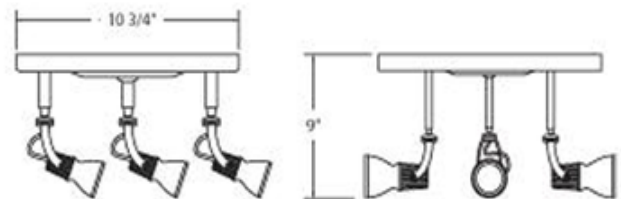

BRAND

Eurofase

DESCRIPTION

Rio Grande Flush Mount is available in a Chrome finish with Opal glass. Three 50 watt, 120 volt MR16 type GU10 base Halogen lamps are required but not included. 10.5 inch width x 9 inch height.

SHADE COLOR	Opal
BODY FINISH	Chrome
WATTAGE	150W
DIMMER	Standard 120V
DIMENSIONS	10.5"W x 9"H
BULB NOT INCLUDED	
LAMP	3 x MR16/GU10/50W/120V Halogen 3 x MR16/GU10/120V LED

SPEC #

EUF191034

COMPANY

PROJECT