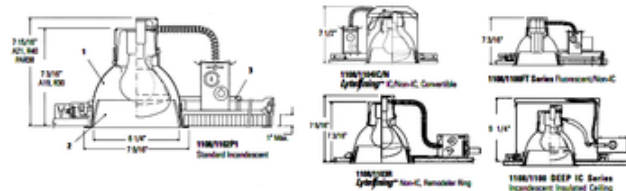

Lytecaster 1108/1110/1113 6.75 Inch Cone Downlight Trim

Description:

Lytecaster 1108/1110/1112/1113 6.75 Inch Cone Reflector Downlight Trim available with Brushed Gold, Brushed Clear, Specular Gold, Specular Clear, Specular Black, Clear Diffuse, or Matte White reflector and Matte White or Natural Metal trim flange. One 120 volt, A-type, PAR38 or BR40 medium base incandescent/halogen/LED lamp is required, but not included. Lamp type and wattage dependent on frame-in kit/trim combination. A complete fixture includes a frame-in kit and a trim kit, sold separately.

Technical Information

- Wattage:** 90W
- Function:** Downlight
- Dimmer:** N/A
- Mounting Type:** Dry wall with Trim
- Dimensions:** 6.75"
- Aperture Shape:** Round
- Aperture Size:** 6.750"

Product Number: LTL19111			
Company:		Fixture Type:	Date: Mar 17, 2018
Project:		Approved By:	