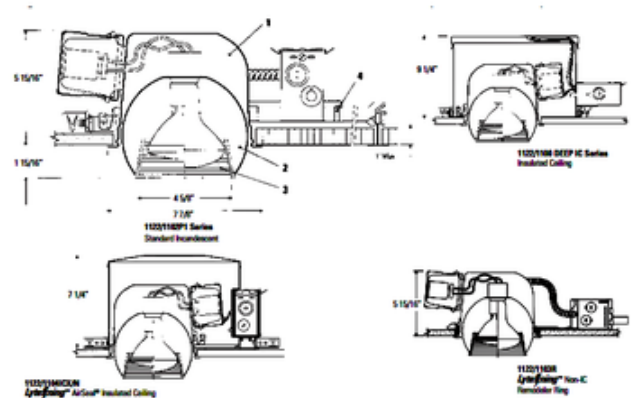

COMPANY	PROJECT	FIXTURE TYPE	APPROVED BY	DATE