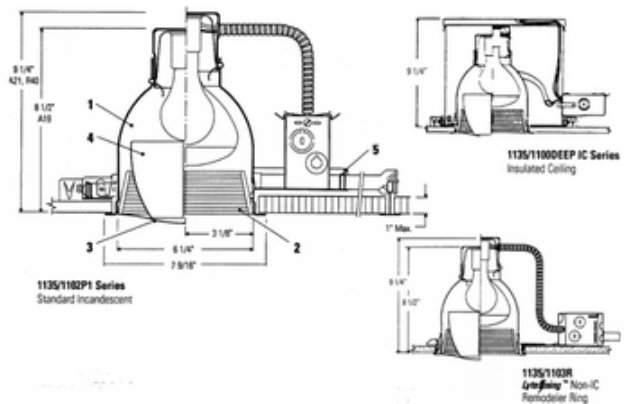

BRAND Lightolier by Signify

DESCRIPTION

Lytecaster 1135 6.75 Inch Aperture Step Baffle Wall Wash Reflector Trim available with Matte Black or Matte White step baffle and White Gloss trim flange. Aperture plate snaps out for relamping. One 120 volt, A-type, BR40 or BR30 medium base incandescent/halogen/LED lamp is required, but not included. Lamp type and wattage dependent on frame-in kit/trim combination. UL listed. Suitable for damp locations. A complete fixture includes a frame-in kit and a trim kit, sold separately.

TRIM COLOR White Step Baffle / White Trim
BODY FINISH N/A
WATTAGE 72W
DIMMER N/A
DIMENSIONS 6.75"W
BULB NOT INCLUDED

LAMP 1 x A19/Medium (E26)/72W/120V Incandescent
 1 x A19/Medium (E26)/120V LED
 1 x A21/Medium (E26)/120V Incandescent
 1 x A21/Medium (E26)/120V LED
 1 x BR30/Medium (E26)/120V Incandescent

Technical Information

FUNCTION Wall Washer
CEILING TYPE Drywall with Trim
APERTURE SHAPE Round

SPEC # LTL19162

COMPANY	PROJECT	FIXTURE TYPE	APPROVED BY	DATE