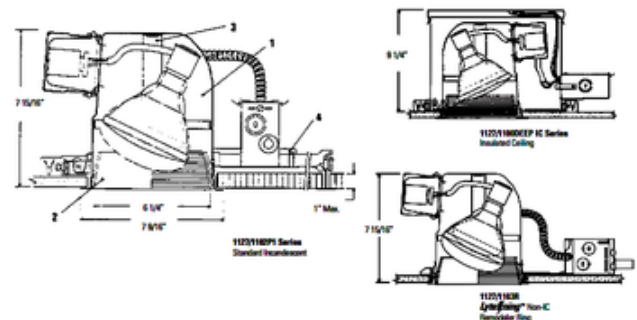

BRAND

Lightolier by Signify

DESCRIPTION

Lytecaster 1127/1138/1148 6.75 Inch Adjustable Reflector Trim available with Black or White step baffle, or Specular Clear, Specular Black, Specular Gold, or Clear Diffuse reflector and Matte White trim flange. Available with Natural Metal flange upon request. One 120 volt, PAR38 or BR30 medium base lamp is required, but not included. A complete fixture includes a frame-in kit and a trim kit, sold separately.

TRIM COLOR	Specular Gold / White Trim
BODY FINISH	N/A
WATTAGE	150W
DIMMER	N/A
DIMENSIONS	6.75"W
BULB NOT INCLUDED	
LAMP	1 x PAR38/Medium (E26)/150W/120V Halogen 1 x PAR38/Medium (E26)/120V LED

Technical Information

FUNCTION	Adjustable Accent
CEILING TYPE	Drywall with Trim
APERTURE SHAPE	Round
APERTURE SIZE	6.250"

SPEC # LTL19163

COMPANY	PROJECT	FIXTURE TYPE	APPROVED BY	DATE