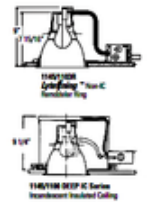

BRAND Lightolier by Signify

DESCRIPTION

Lytecaster 1145 6.75 Inch Deep Reflector Downlight Trim with Specular Gold reflector and Matte White trim flange. One 120 volt, A-type, PAR38 or BR30 medium base incandescent/halogen/LED or GX24q compact fluorescent lamp is required, but not included. Lamp type and wattage dependent on frame-in kit/trim combination. A complete fixture includes a frame-in kit and a trim kit, sold separately.

TRIM COLOR	Specular Gold / White Trim
BODY FINISH	N/A
WATTAGE	90W
DIMMER	N/A
DIMENSIONS	6.75"W x 7.9"H
BULB NOT INCLUDED	

LAMP	1 x PAR38/Medium (E26)/90W/120V Halogen 1 x A21/Medium (E26)/150W/120V Incandescent 1 x BR30/Medium (E26)/85W/120V Incandescent 1 x T4/GX24q-3/32W/120V Compact Fluorescent 1 x A19/Medium (E26)/100W/120V Incandescent
-------------	---

Technical Information

FUNCTION	Downlight
APERTURE SHAPE	Round
APERTURE SIZE	6.562"

SPEC # LTL19168

COMPANY	PROJECT	FIXTURE TYPE	APPROVED BY	DATE