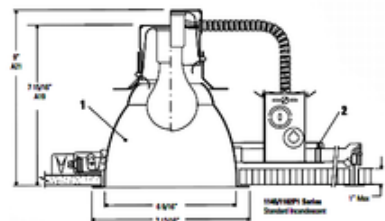

BRAND Lightolier by Signify

DESCRIPTION

Lytecaster 1145 6.75 Inch Deep Reflector Downlight Trim with Specular Gold reflector and Matte White trim flange. One 120 volt, A-type, PAR38 or BR30 medium base incandescent/halogen/LED or GX24q compact fluorescent lamp is required, but not included. Lamp type and wattage dependent on frame-in kit/trim combination. A complete fixture includes a frame-in kit and a trim kit, sold separately.

TRIM COLOR	Specular Gold / White Trim
BODY FINISH	N/A
WATTAGE	90W
DIMMER	N/A
DIMENSIONS	6.75"W x 7.9"H
BULB NOT INCLUDED	

LAMP	1 x PAR38/Medium (E26)/90W/120V Halogen 1 x A21/Medium (E26)/150W/120V Incandescent 1 x BR30/Medium (E26)/85W/120V Incandescent 1 x T4/GX24q-3/32W/120V Compact Fluorescent 1 x A19/Medium (E26)/100W/120V Incandescent
-------------	---

Technical Information

FUNCTION	Downlight
APERTURE SHAPE	Round
APERTURE SIZE	6.562"

SPEC # LTL19168

COMPANY	PROJECT	FIXTURE TYPE	APPROVED BY	DATE