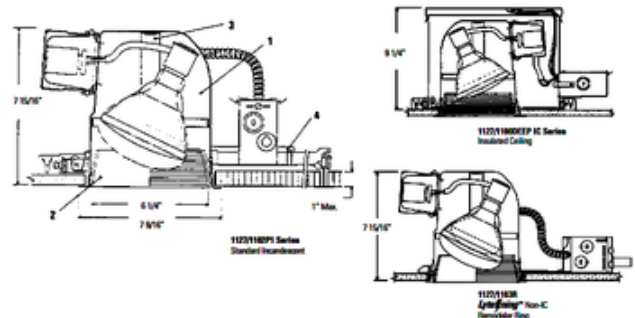

**BRAND** Lightolier by Signify

**DESCRIPTION**

Lytecaster 1127/1138/1148 6.75 Inch Adjustable Reflector Trim available with Black or White step baffle, or Specular Clear, Specular Black, Specular Gold, or Clear Diffuse reflector and Matte White trim flange. Available with Natural Metal flange upon request. One 120 volt, PAR38 or BR30 medium base lamp is required, but not included. A complete fixture includes a frame-in kit and a trim kit, sold separately.

<b>TRIM COLOR</b>	Specular Clear / White Trim
<b>BODY FINISH</b>	N/A
<b>WATTAGE</b>	150W
<b>DIMMER</b>	N/A
<b>DIMENSIONS</b>	6.75"W
<b>BULB NOT INCLUDED</b>	
<b>LAMP</b>	1 x PAR38/Medium (E26)/150W/120V Halogen 1 x PAR38/Medium (E26)/120V LED

*Technical Information*

<b>FUNCTION</b>	Adjustable Accent
<b>CEILING TYPE</b>	Drywall with Trim
<b>APERTURE SHAPE</b>	Round
<b>APERTURE SIZE</b>	6.250"

**SPEC #** LTL19172

COMPANY	PROJECT	FIXTURE TYPE	APPROVED BY	DATE