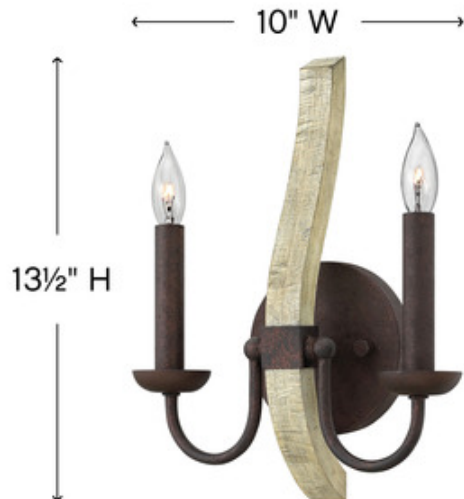

**BRAND**

Fredrick Ramond

**DESCRIPTION**

The Middlefield Wall Light features an Iron Rust finish with a curved wooden accent. 60 watt max 120 volt B10 type candelabra base bulbs are required, but not included. UL listed.

<b>SHADE COLOR</b>	N/A
<b>BODY FINISH</b>	Iron Rust
<b>WATTAGE</b>	60W
<b>DIMMER</b>	Standard 120V
<b>DIMENSIONS</b>	5"W x 12.8"H x 7"D
<b>BULB NOT INCLUDED</b>	
<b>LAMP</b>	1 x B10/Candelabra (E12)/60W/120V Incandescent 1 x B10/Candelabra (E12)/120V LED