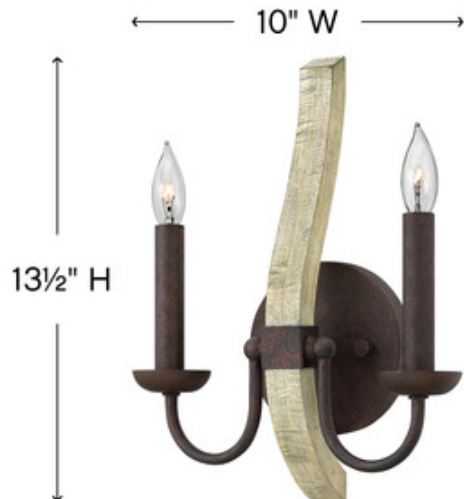

BRAND

Fredrick Ramond

DESCRIPTION

The Middlefield Wall Light features an Iron Rust finish with a curved wooden accent. 60 watt max 120 volt B10 type candelabra base bulbs are required, but not included. UL listed.

SHADE COLOR	N/A
BODY FINISH	Iron Rust
WATTAGE	60W
DIMMER	Standard 120V
DIMENSIONS	5"W x 12.8"H x 7"D
BULB NOT INCLUDED	
LAMP	1 x B10/Candelabra (E12)/60W/120V Incandescent 1 x B10/Candelabra (E12)/120V LED