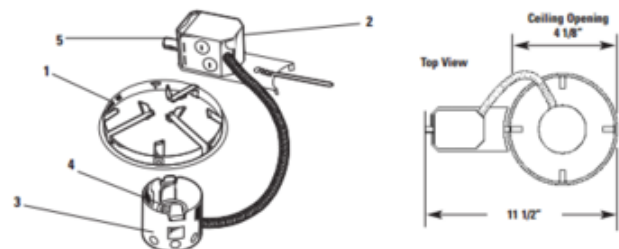

BRAND

Lightolier by Signify

DESCRIPTION

2003R Lytecaster 3.75 Inch Non-IC Remodel Housing is made of 22 gauge galvanized steel and will accommodate existing ceilings up to 2 inch thick. Non-IC designation requires that there be no contact and at least 3 inch spacing from insulation. UL listed for damp locations. 11.5 inch width x 4.1 inch depth. Lamp type and wattage dependent on trim kit and frame-in kit combination per attached manufacturer spec sheet. A complete fixture includes a frame-in kit and a trim kit, sold separately.

TRIM COLOR	N/A
BODY FINISH	Galvanized Steel
WATTAGE	50W
DIMMER	Dimmable
DIMENSIONS	11.5"W x 4.1"D
BULB NOT INCLUDED	
LAMP	<ul style="list-style-type: none"> 1 x PAR20/Medium (E26)/50W/120V Halogen 1 x A19/Medium (E26)/120V Incandescent 1 x A19/Medium (E26)/120V LED 1 x BT15/Medium (E26)/120V Halogen 1 x BT15/Medium (E26)/120V LED

Technical Information

CEILING TYPE	Drywall with Trim
HOUSING TYPE	Remodel NON IC
HOUSING HEIGHT	6"

SPEC # LTL19227

COMPANY	PROJECT	FIXTURE TYPE	APPROVED BY	DATE