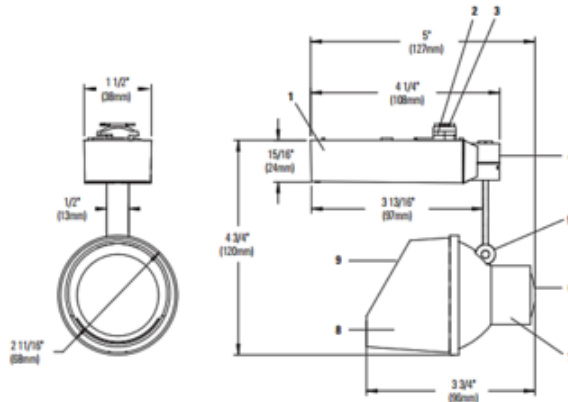

Lytespan Alcyon MR16 Mini Wall Wash Track Head

Description:

Lytespan Alcyon MR16 Mini Wall Washer track head features an integral kick reflector and asymmetrical spread lens to deliver a broad wash of light on any surface. Wireless stem with infinite horizontal rotation, compact electronic transformer housing, and lamp forward for easy relamping. Available in Matte White, Matte Black or Metallic Aluminum. One 50 watt, 12 volt GU5.3 MR16 halogen lamp is required, but not included. UL listed. 2.7 inch width x 3.75 inch depth x 4.75 inch length. Compatible with Lytespan Basic 1-circuit, Advent 1 or 2 circuit, and Radius 1-circuit track systems.

SHOWN IN METALLIC ALUMINUM

Shown in: Matte White

List Price: \$323.83
 Our Price: \$194.30

Shade Color: N/A
 Body Finish: Matte White
 Lamp: 1 x MR16/GU5.3 (bipin)/50W/12V Halogen
 1 x MR16/GU5.3 (bipin)/12V LED
 Wattage: 50W
 Dimmer: Low Voltage Electronic
 Dimensions: 4.75"L x 2.7"W x 3.75"D