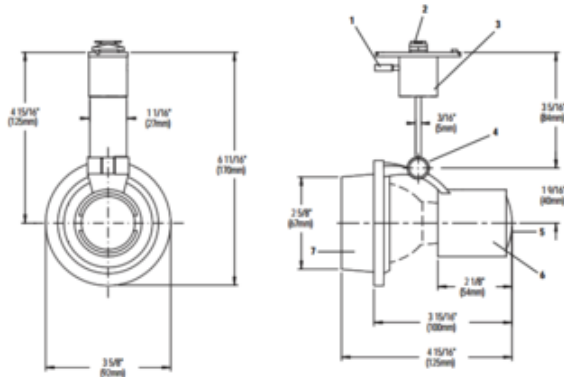

Lytespan Alcyon Open Ring PAR20 Track Head

Description:

Lytespan Alcyon Open Ring PAR20 track head features a wireless stem profile with 365 degree horizontal rotation and 0-90 degree vertical adjustment. Includes accessory holder and retaining ring. Holds one lens and one louver or two lenses, sold separately. Finish available in Matte White, Matte Black or Metallic Aluminum. One 50 watt, 120 volt PAR20 medium base lamp is required, but not included. UL listed. 3.6 inch width x 4.9 inch depth x 6.7 inch length. Compatible with Lytespan Basic 1-circuit, Advent 1 or 2 circuit, and Radius 1-circuit track systems.

Shown in: Matte White

List Price: \$175.87
Our Price: \$140.69

Shade Color: N/A
Body Finish: Matte White
Lamp: 1 x PAR20/Medium (E26)/50W/120V Halogen
Wattage: 50W
Dimmer: Incandescent
Dimensions: 6.7"L x 3.6"W x 4.9"D