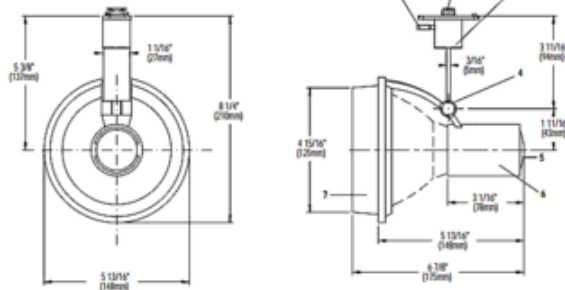

Lytespan Alcyon Open Ring PAR38 Track Head

Description:

Lytespan Alcyon Open Ring PAR38 track head features a wireless stem profile with 365 degree horizontal rotation and 0-90 degree vertical adjustment. Includes accessory holder and retaining ring. Holds one lens and one louver or two lenses, sold separately. Finish available in Matte White, Matte Black or Metallic Aluminum. One 250 watt, 120 volt PAR38 medium base lamp is required, but not included. UL listed. 5.8 inch width x 6.9 inch depth x 8.25 inch length. Compatible with Lytespan Basic 1-circuit, Advent 1 or 2 circuit, and Radius 1-circuit track systems.

Shown in: Matte White

List Price: \$207.18
Our Price: \$124.31

Shade Color: N/A
Body Finish: Matte White
Lamp: 1 x PAR38/Medium (E26)/250W/120V Halogen
 1 x PAR38/Medium (E26)/120V LED
Wattage: 250W
Dimmer: Incandescent
Dimensions: 8.25"L x 5.8"W x 6.9"D