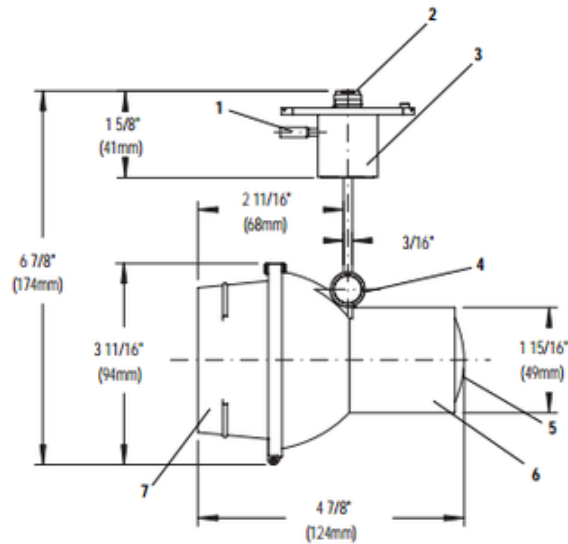

Lytespan Alcyon Step Spot PAR20 Track Head

Description:

Lytespan Alcyon Step Spot PAR20 track head is made of die cast aluminum and features a wireless stem profile with 365 degree horizontal rotation and 0-90 degree vertical adjustment. Integral accessory holder accepts one lens and one louver, or two lenses, sold separately. Finish available in Matte White, Matte Black, or Metallic Aluminum. One 50 watt, 120 volt PAR20 medium base lamp is required, but not included. UL listed. 3.7 inch diameter x 4.9 inch depth x 6.9 inch length. Compatible with Lytespan Basic 1-circuit, Advent 1 or 2 circuit, and Radius 1-circuit track systems.

Shown in: Metallic Aluminum

List Price: \$181.52
Our Price: \$108.91

Shade Color: N/A
Body Finish: Metallic Aluminum
Lamp: 1 x PAR20/Medium (E26)/50W/120V Halogen
Wattage: 50W
Dimmer: Incandescent
Dimensions: 6.9"L x 3.7"W x 4.9"D

Product Number: LTL 19292			
Company:		Fixture Type:	Date: Apr 22, 2018
Project:		Approved By:	

#1224TR-22SS2-004I1-OOAL

Fax: (773) 883-6131

Phone: 866-954-4489

Address: 1718 W. Fullerton Ave. Chicago IL 60614