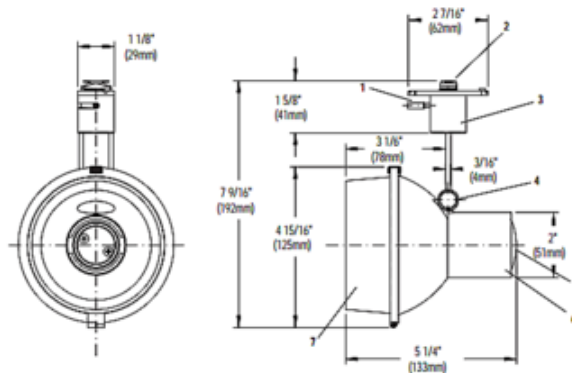

# Lytespan Alcyon Step Spot PAR30 Track Head

**Description:**

Lytespan Alcyon Step Spot PAR30 track head features a wireless stem profile with 365 degree horizontal rotation and 0-90 degree vertical adjustment. Made of die-cast aluminum with finish in Matte White, Matte Black or Metallic Aluminum. Includes hinged and captive accessory holder with retaining ring. Holds one lens and one louver or two lenses, sold separately. One 75 watt, 120 volt PAR30 medium base lamp is required, but not included. UL listed. 4.9 inch width x 5.25 inch depth x 7.4 inch length. Compatible with Lytespan Basic 1-circuit, Advent 1 or 2 circuit, and Radius 1-circuit track systems.

Shown in: Matte White

**List Price:** \$185.34  
**Our Price:** \$111.20

**Shade Color:** N/A  
**Body Finish:** Matte White  
**Lamp:** 1 x PAR30S/Medium (E26)/75W/120V Halogen  
 1 x PAR30S/Medium (E26)/120V LED  
**Wattage:** 75W  
**Dimmer:** Incandescent  
**Dimensions:** 7.4"L x 4.9"W x 5.25"D