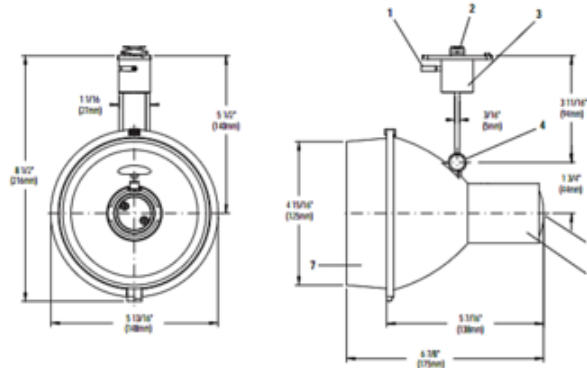

Lytespan Alcyon Step Spot PAR38 Track Head

Description:

Lytespan Alcyon Step Spot PAR38 track head features 365 degree horizontal rotation and 0-90 degree vertical adjustment. Includes integral accessory holder and retaining ring. Holds one lens and one louver or two lenses, sold separately. Made of die-cast aluminum with finish available in Matte White, Matte Black or Metallic Aluminum. One 150 watt, 120 volt PAR38 medium base lamp is required, but not included. UL listed. 5.8 inch width x 6.9 inch depth x 8.5 inch length. Compatible with Lytespan Basic 1-circuit, Advent 1 or 2 circuit, and Radius 1-circuit track systems.

Shown in: Matte White

List Price: \$214.56
Our Price: \$128.74

Shade Color: N/A
Body Finish: Matte White
Lamp: 1 x PAR38/Medium (E26)/150W/120V Halogen
 1 x PAR38/Medium (E26)/120V LED
Wattage: 150W
Dimmer: Incandescent
Dimensions: 8.5"L x 5.8"W x 6.9"D