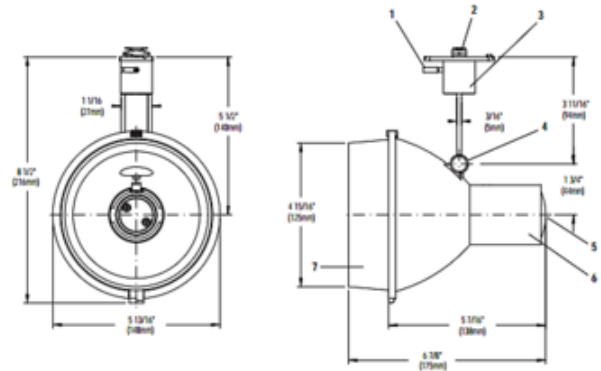

COMPANY	PROJECT	FIXTURE TYPE	APPROVED BY	DATE