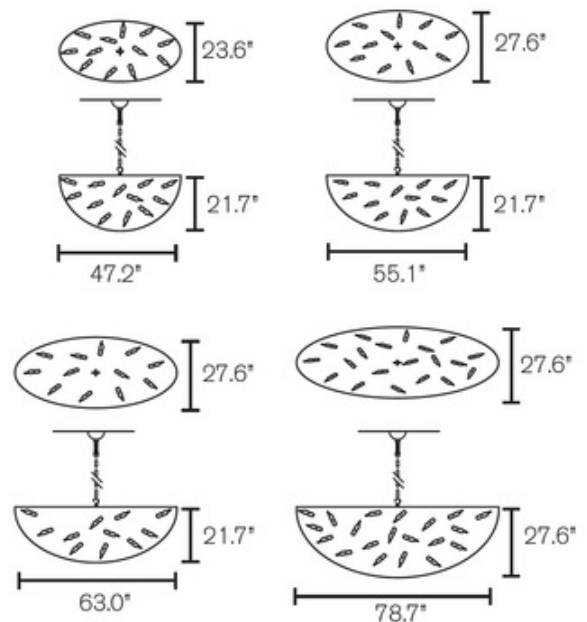

Shown in: Nickel / Crystal

COMPANY

PROJECT

FIXTURE TYPE

APPROVED BY

DATE