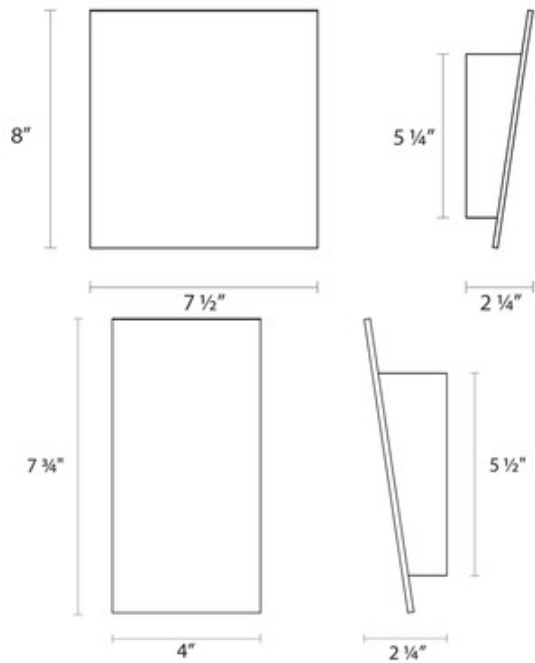

BRAND SONNEMAN - A Way of Light

DESCRIPTION

The sleek Angled Wall Sconce is perfectly poised, reflecting light on a wall with an upward and downward projection. Note: The backplate for the 4 inch version does not cover a standard 4 inch junction box. Use of a 2 inch x 4 inch outlet box is required.

Shown in: Textured White

SHADE COLOR	N/A
BODY FINISH	Textured White
WATTAGE	20W
DIMMER	Low Voltage Electronic
DIMENSIONS	7.5"W x 8"H x 2.25"D
INTEGRATED LED MODULE	
LAMP	1 x LED/20W/120V LED
<i>Technical Information</i>	
LUMINOUS FLUX	814 lumens
LUMENS/WATT	40.70
LAMP COLOR	3000K
COLOR RENDERING	80 CRI
SPEC #	SON195184