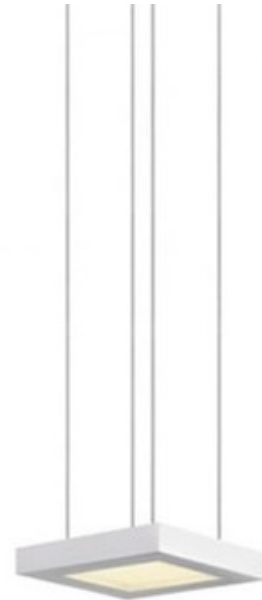

**DESIGNER**

Robert Sonneman

**BRAND**

SONNEMAN - A Way of Light

**DESCRIPTION**

Chromaglo LED Bright White Square Pendant features a White finish. Light is directed both upward and downward, emitting a soft glow. One 29 watt, 120 volt 3000K 80CRI 1980 lumens LED type module is included. Dimmable with Lutron Electronic Low Voltage dimmer, CTELV-303P, sold separately. ETL listed. 6.25 inch width x 1 inch height x 6.25 inch depth x 72 inch length.

<b>SHADE COLOR</b>	White
<b>BODY FINISH</b>	White
<b>WATTAGE</b>	29W
<b>DIMMER</b>	Low Voltage Electronic
<b>DIMENSIONS</b>	72"L x 6.25"W x 1"H x 6.25"D
<b>BULB INCLUDED</b>	
<b>LAMP</b>	1 x LED/29W/120V LED

*Technical Information*

<b>LUMINOUS FLUX</b>	1980 lumens
<b>LUMENS/WATT</b>	68.28
<b>LAMP COLOR</b>	3000K
<b>COLOR RENDERING</b>	80 CRI

**SPEC #** SON195229

COMPANY	PROJECT	FIXTURE TYPE	APPROVED BY	DATE