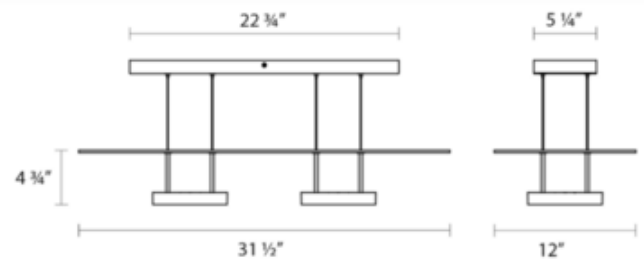

COMPANY

PROJECT

FIXTURE TYPE

APPROVED BY

DATE