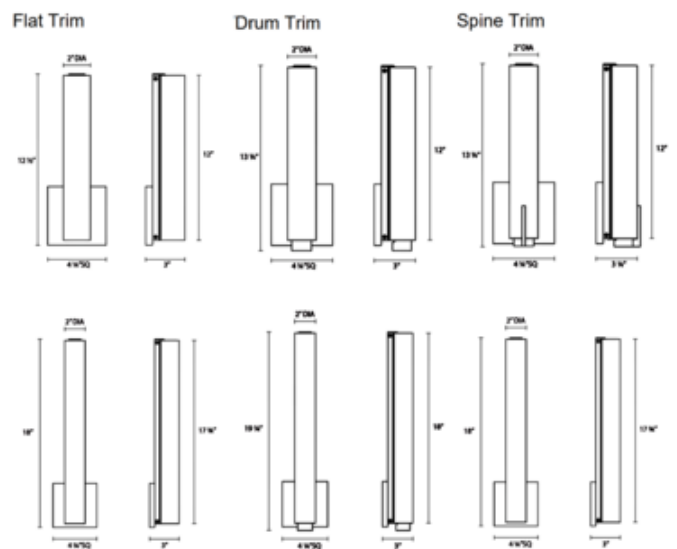

DESIGNER Robert Sonneman
BRAND SONNEMAN - A Way of Light

DESCRIPTION

The elegant Tube Slim LED Bath Sconce features a White Etched glass tubular diffuser paired with a Polished Chrome or Satin nickel finish. Select diffuser height, overall height varies slightly depending on trim selected - Flat, Spine, or Drum.

Shown in: Polished Chrome / White Etched

SHADE COLOR	White Etched
BODY FINISH	Polished Chrome
WATTAGE	13W
DIMMER	Low Voltage Electronic
DIMENSIONS	4.25"W x 18"H x 3"D
INTEGRATED LED MODULE	
LAMP	1 x LED/13W/120V LED

Technical Information

LUMINOUS FLUX	679 lumens
LUMENS/WATT	52.23
LAMP COLOR	3000K
COLOR RENDERING	90 CRI

SPEC # SON195288

COMPANY	PROJECT	FIXTURE TYPE	APPROVED BY	DATE