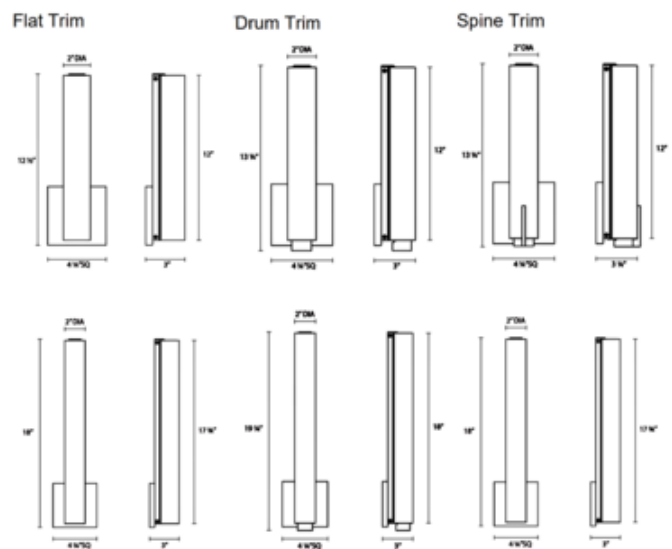

DESIGNER Robert Sonneman
BRAND SONNEMAN - A Way of Light

DESCRIPTION

The elegant Tubo Slim LED Bath Sconce features a White Etched glass tubular diffuser paired with a Polished Chrome or Satin nickel finish. Select diffuser height, overall height varies slightly depending on trim selected - Flat, Spine, or Drum.

Shown in: Polished Chrome / White Etched

SHADE COLOR	White Etched
BODY FINISH	Polished Chrome
WATTAGE	13W
DIMMER	Low Voltage Electronic
DIMENSIONS	4.25"W x 18"H x 3"D
INTEGRATED LED MODULE	
LAMP	1 x LED/13W/120V LED

Technical Information

LUMINOUS FLUX	679 lumens
LUMENS/WATT	52.23
LAMP COLOR	3000K
COLOR RENDERING	90 CRI

SPEC # SON195290

COMPANY	PROJECT	FIXTURE TYPE	APPROVED BY	DATE