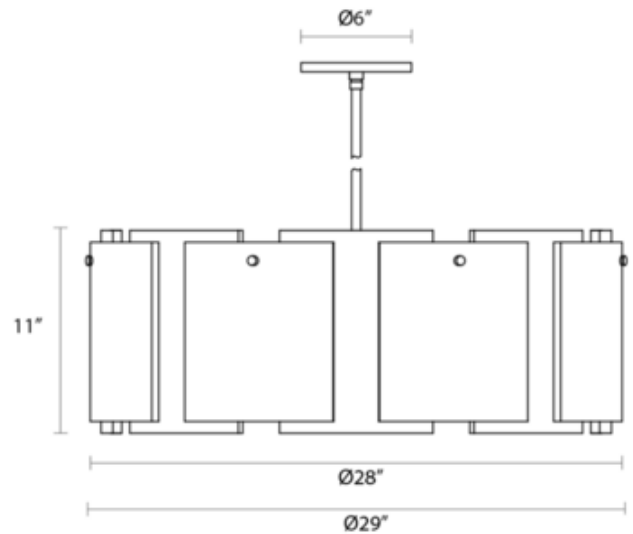

DESIGNER Robert Sonneman
BRAND SONNEMAN - A Way of Light

DESCRIPTION

Velo Pendant features White with clear edge glass panels and a Polished Chrome finish. Includes one 6 inch and three 12 inch stems. Four 75 watt, 120 volt A19 type Medium base incandescent bulbs are required, but not included. ETL listed. 29 inch width x 11 inch height.

SHADE COLOR	White
BODY FINISH	Polished Chrome
WATTAGE	300W
DIMMER	Standard 120V
DIMENSIONS	29"W x 11"H
BULB NOT INCLUDED	
LAMP	4 x A19/Medium (E26)/75W/120V Incandescent 4 x A19/Medium (E26)/120V LED

SPEC # SON195425