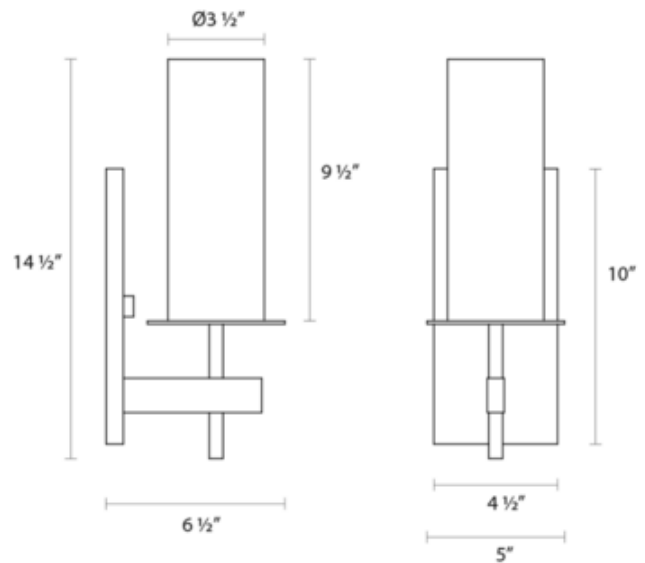

**DESIGNER** Robert Sonneman  
**BRAND** SONNEMAN - A Way of Light

**DESCRIPTION**

Tuxedo Wall Sconce features Clear glass with a Black Chrome finish. Available in two sizes. 60 watt, 120 volt B10 type Candelabra base incandescent bulbs are required, but not included.  
 1 Light: 5 inch width x 14.5 inch height x 6.5 inch depth.  
 2 Light: 11 inch width x 14.5 inch height x 6.5 inch depth.

|                          |   |
|--------------------------|---|
| <b>SHADE COLOR</b>       | Clear   |
| <b>BODY FINISH</b>       | Chrome / Black  |
| <b>WATTAGE</b>           | 10W   |
| <b>DIMMER</b>            | Standard 120V   |
| <b>DIMENSIONS</b>        | 11"W x 14.5"H x 6.5"D   |
| <b>BULB NOT INCLUDED</b> |   |
| <b>LAMP</b>              | 2 x B11/Candelabra (E12)/5W/120V LED<br>2 x B10/Candelabra (E12)/120V LED<br>2 x B10/Candelabra (E12)/60W/120V Incandescent |
| <b>SPEC #</b>            | SON195689   |