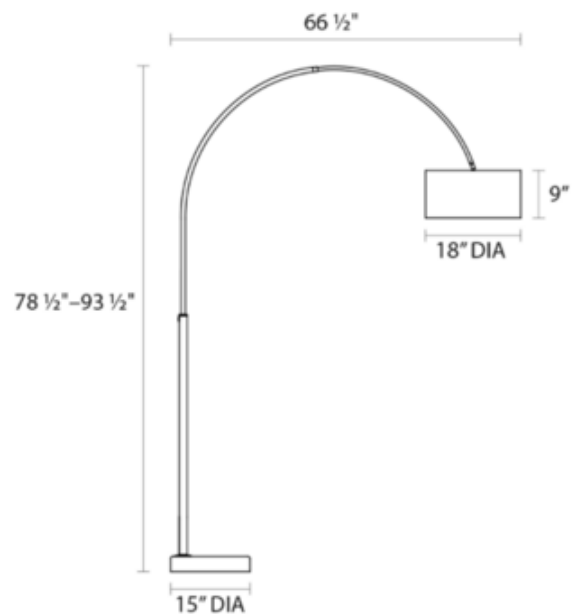

**DESIGNER**

Robert Sonneman

**BRAND**

SONNEMAN - A Way of Light

**DESCRIPTION**

Arc Shade Floor Lamp features a Black or Off White linen shade with a white glass diffuser and Satin Nickel finish. The simplistic beauty of this lamp makes it perfect in any room. One 100 watt, 120 volt A19 type medium base incandescent bulb is required, but not included. Includes floor dimmer. Height adjustable. ETL listed.

<b>SHADE COLOR</b>	Black
<b>BODY FINISH</b>	Satin Nickel
<b>WATTAGE</b>	100W
<b>DIMMER</b>	Included
<b>DIMENSIONS</b>	66.5"W x 78.5"H x 18"D
<b>BULB NOT INCLUDED</b>	
<b>LAMP</b>	1 x A19/Medium (E26)/100W/120V Incandescent 1 x A19/Medium (E26)/120V LED

**SPEC #**

SON195692

COMPANY

PROJECT

FIXTURE TYPE

APPROVED BY

DATE