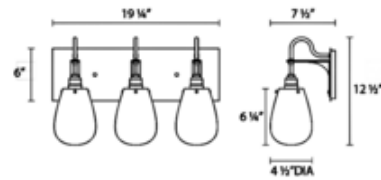

COMPANY	PROJECT	FIXTURE TYPE	APPROVED BY	DATE