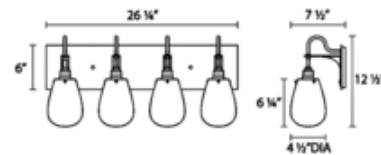

COMPANY	PROJECT	FIXTURE TYPE	APPROVED BY	DATE