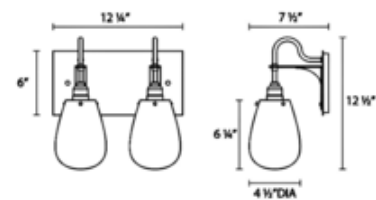

Shown in: Satin Black / Clear

COMPANY	PROJECT	FIXTURE TYPE	APPROVED BY	DATE