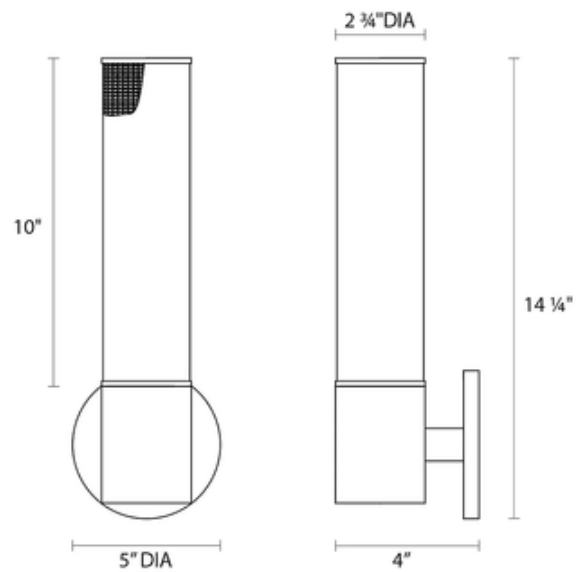

DESIGNER

Robert Sonneman

BRAND

SONNEMAN - A Way of Light

DESCRIPTION

The Urban Edge Wall Sconce is one of Sonneman's contemporary classics representing the pre-technology stages of Modernism from Bauhaus to Mid-Century to Post Modernism. Features Black Mesh with a Textured Black finish.

Shown in: Textured Black / Black Mesh

SHADE COLOR	Black Mesh
BODY FINISH	Textured Black
WATTAGE	60W
DIMMER	Standard 120V
DIMENSIONS	5"W x 14.25"H x 4"D
BULB NOT INCLUDED	
LAMP	1 x Edison Tube/Medium (E26)/60W/120V Incandescent 1 x Edison Tube/Medium (E26)/120V LED

SPEC #

SON195879

COMPANY

PROJECT

FIXTURE TYPE

APPROVED BY

DATE