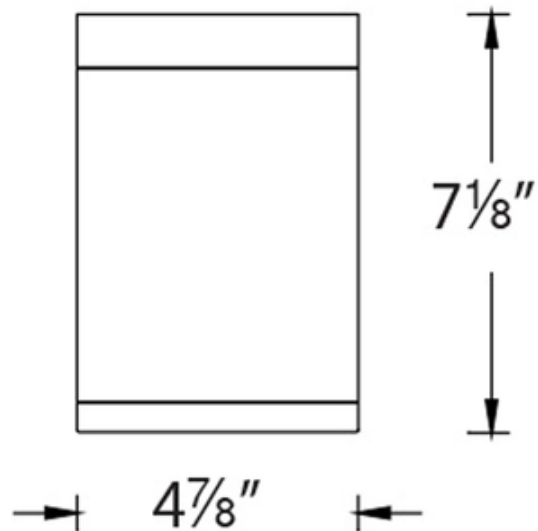

COMPANY

PROJECT

FIXTURE TYPE

APPROVED BY

DATE