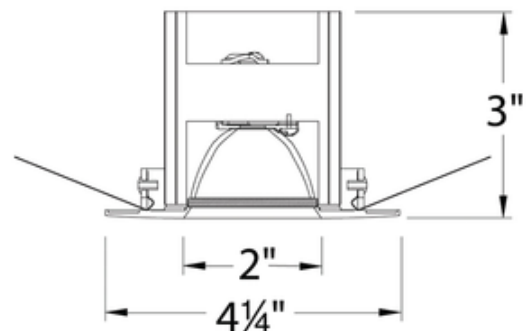

Technical Information

LUMINOUS FLUX	635 lumens
LUMENS/WATT	44.41
LAMP COLOR	4000K
BEAM ANGLE	53°
FUNCTION	Shower/Wet Location
CEILING TYPE	Drywall with Trim
APERTURE SHAPE	Round

SPEC # WAC196516