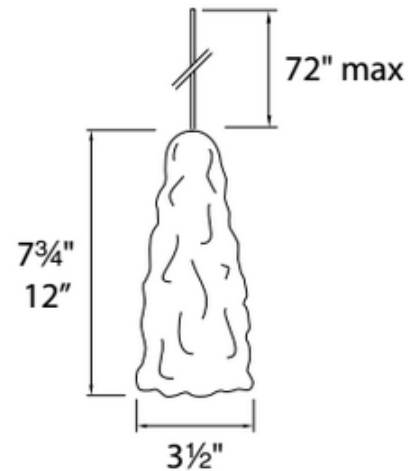

Technical Information

LUMINOUS FLUX	450 lumens
LUMENS/WATT	70.31
COLOR RENDERING	85 CRI

SPEC # WAC196878

COMPANY	PROJECT	FIXTURE TYPE	APPROVED BY	DATE